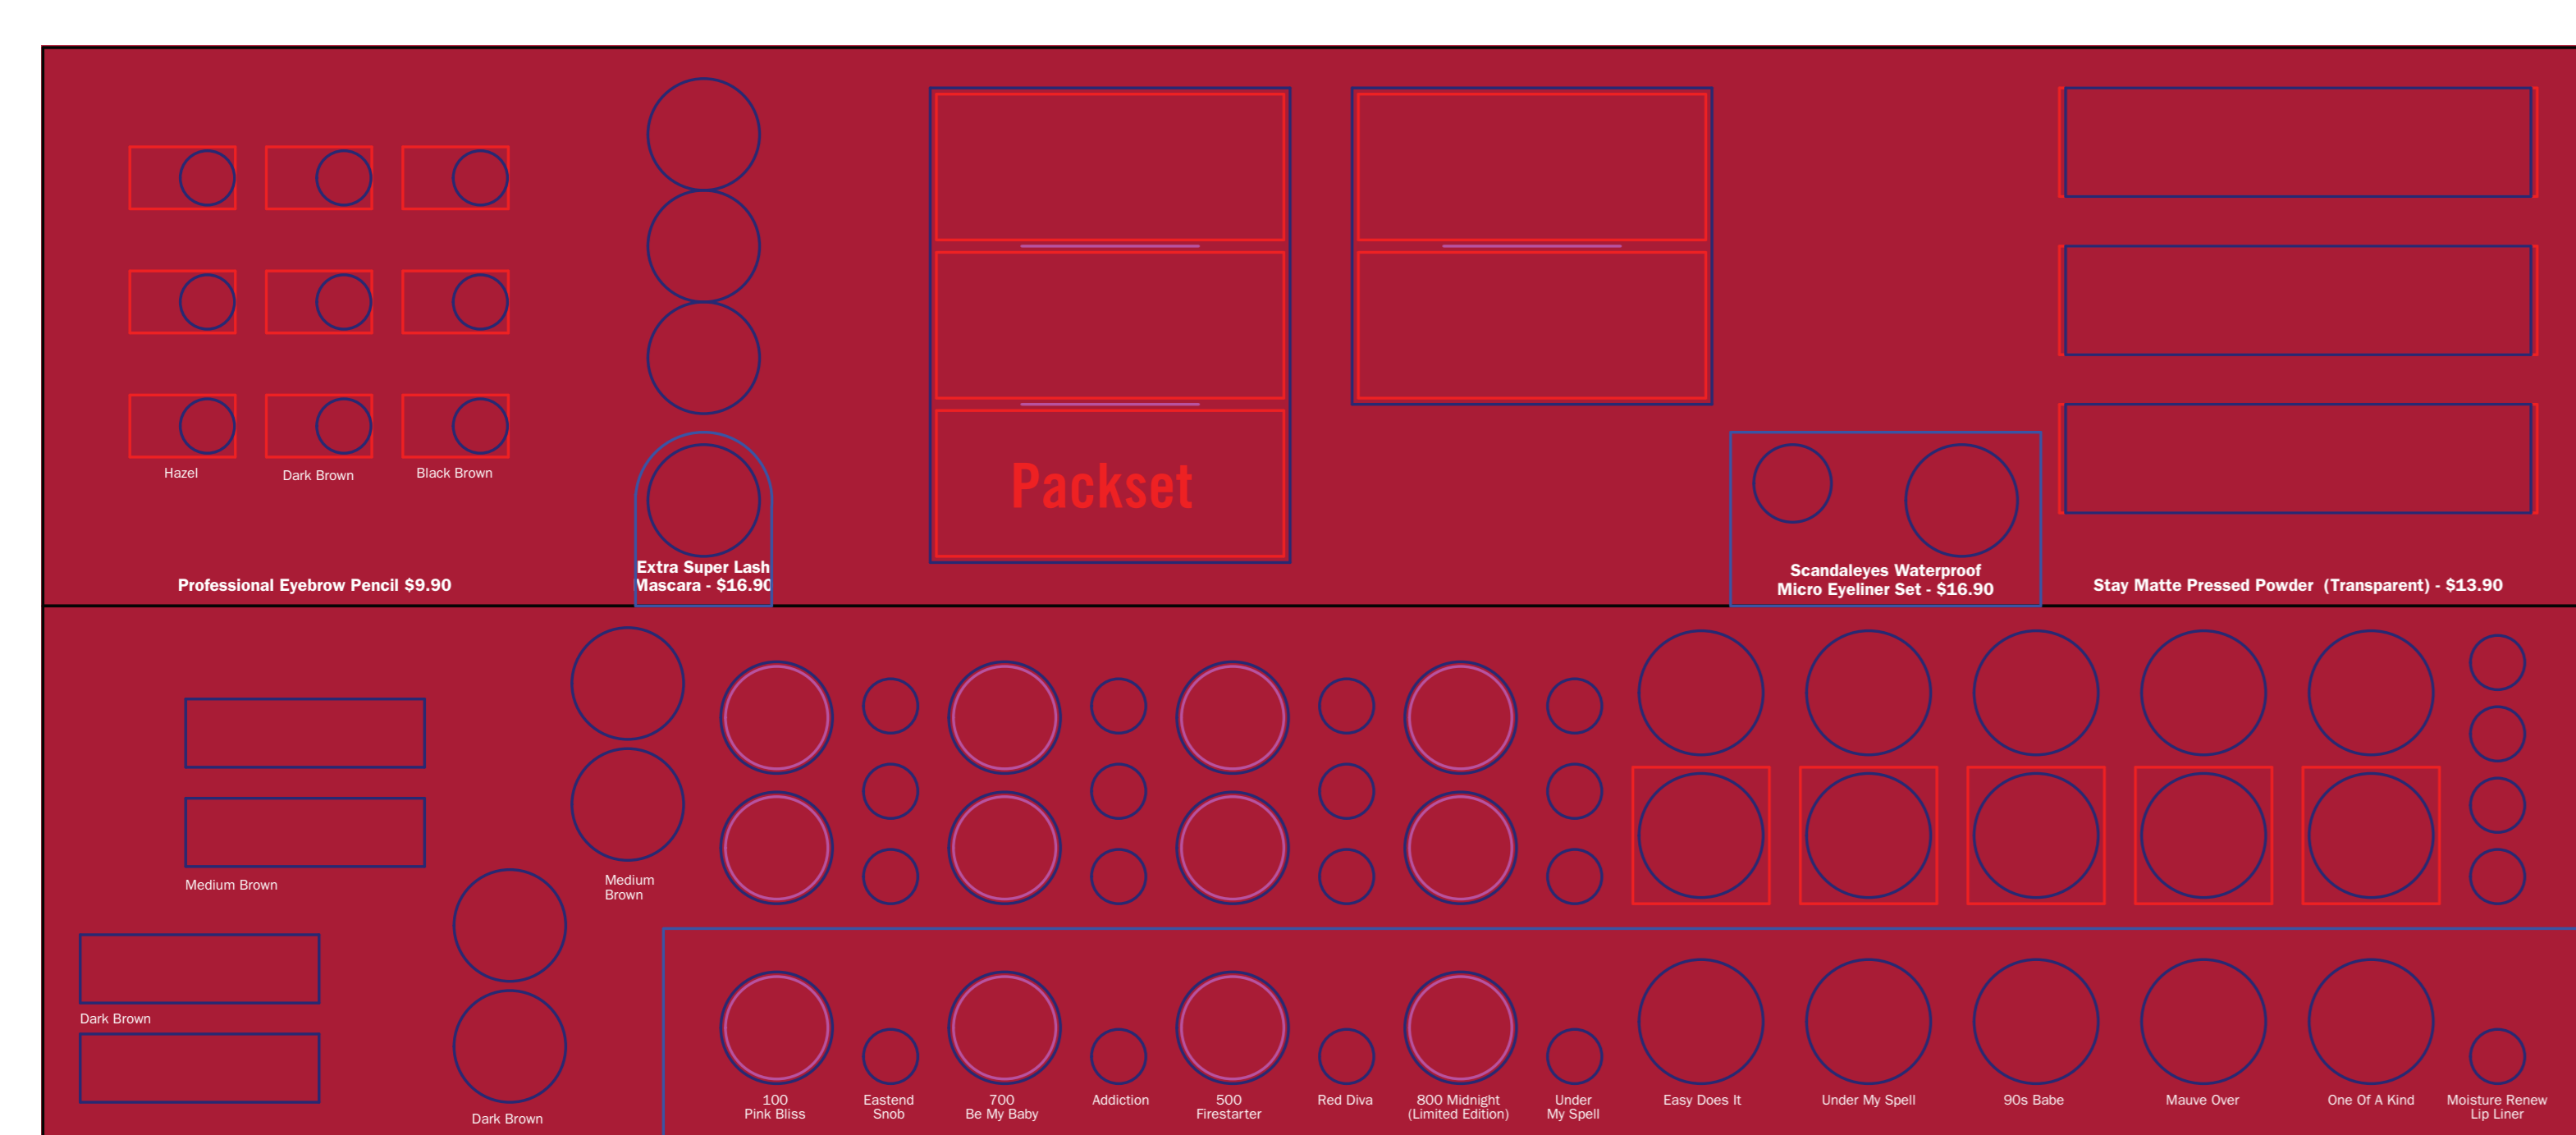

For Artwork / Hotspot 410mm / R0

For Artwork / Hotspot 300mm / R2

Header / 1pc

Header / 1pc

Comm Panel / 1pc

Comm Panel / 1pc

Strip Back / 1pc

Strip Back / 1pc

Strip Front / 1pc

Strip Front / 1pc

Top View

Top View